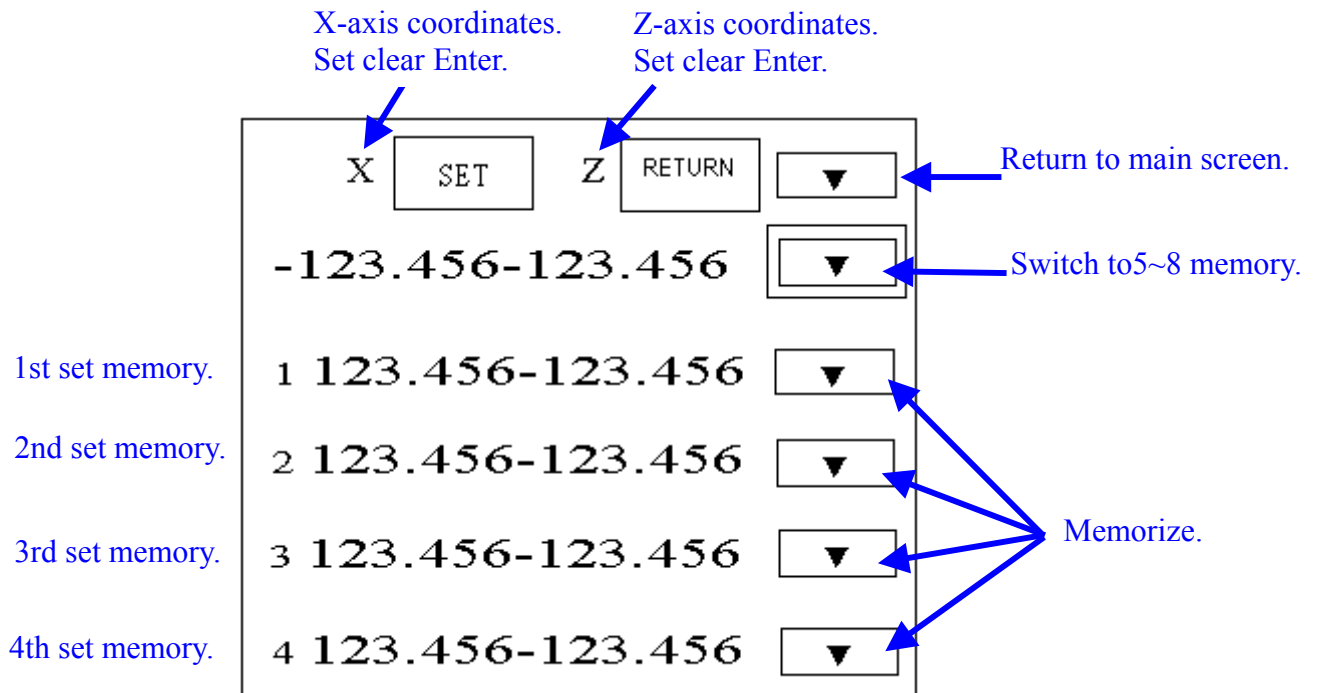

## 【Metric Screen】

## 【Inch Screen】

## 【Digital operation】

※ ONLY TOUCH NUMBER CAN SET NEW MEMORY.

## 【Numerical setting keyboard】

Such a keyboard will pop up each time a changeable numerical column is pressed and will disappear automatically upon numbers being entered.

※ The change of plus/minus sign is to be conducted after entering the numbers.